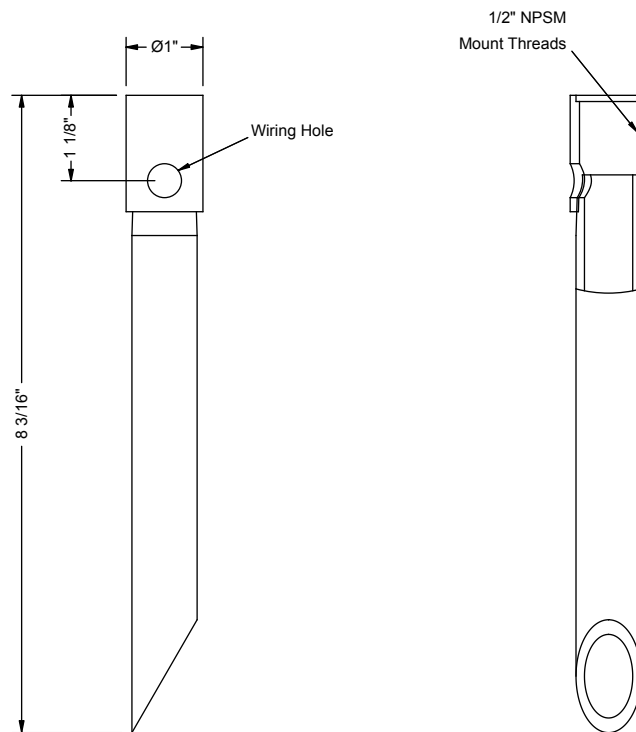

Specifications:

Construction: Machined C36000 brass stake with industry standard 1/2"-14 NPSM internal mounting threads. Angled point allows for easy installation in ground. Side wiring hole allows for easy wiring of fixture after installation.

Finish: TGIC thermo set polyester powder coat paint available in 14 standard colors. Also available in three additional metal finishes: Natural, Polished, and Aged.

Certification: CSA tested & certified to US and Canadian safety standards for wet location landscape use per UL1838 & CSA No. C22.2.

Ordering Information:

Model	Finish
MO14B - Brass	BL - Black
	BLT - Textured Black
	BN - Bronze
	BNT - Textured Bronze
	BAT - Textured Bark
	WI - White
	GRT - Textured Green
	SI - Silver
	GY - Grey
	BE - Beige
	GNT - Textured Granite
	SAT - Textured Sand
	PAT - Textured Patina
	EAT - Textured Earth
	NAT - Natural
	POL - Polished
	AGE - Aged

Notes:

1. Specifications, certifications, and ordering information are subject to change. Please check website for latest specification sheets.

Example: **MO14B - NAT**