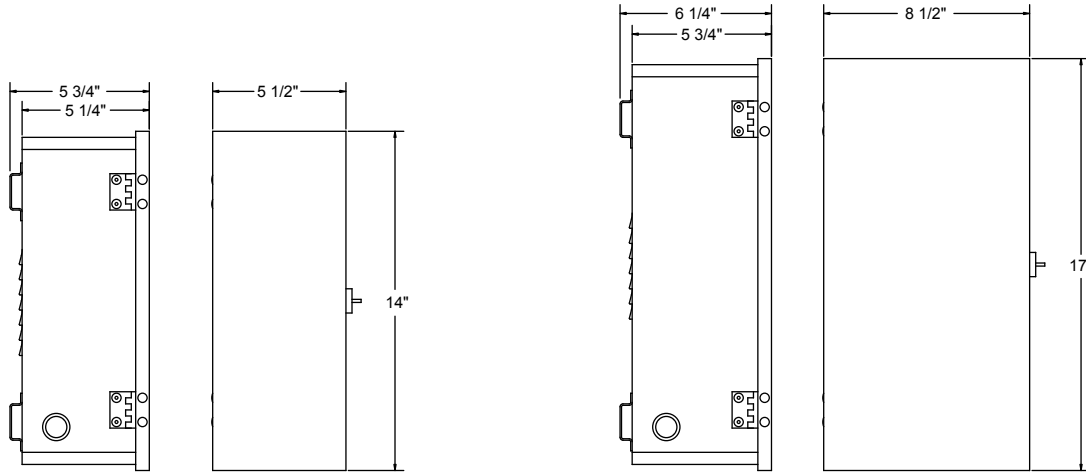

Multi-Tap Transformer MODEL XM2
120 VAC, 300/600/1000/1200 Watt Magnetic Transformers

Specifications:

Construction: A landscape lighting transformer with multiple voltage outputs. Multi-tap output is from 11 to 15 Volts in 300, 600, 1000, and 1200 Watts. Packaged in a NEMA 3R rain tight enclosure with enclosed wiring terminals, hinged lockable cover and up to five 1/2" and 3/4" knockouts - bottom and side entry. Optional features include removable timer and built-in photo cell.

- 6' outdoor line cord.
- Multiple voltage output taps, 11-15 Volts.
- Low voltage circuit breaker. 1 circuit breaker per circuit on multiple circuit models.

Certification: UL tested & certified to US and Canadian safety standards.

Specifications:

- 300 Watt - single circuit output. 600 Watt - dual circuit output. 1000 and 1200 Watt - 4 circuit output.
- NEMA style rain tight keyhole mount enclosure with stainless steel finish.
- Wiring compartment with terminals and output tap wires.
- Complete wiring instructions.
- 24-hour removable timer option.
- Built in photo cell option.
- X-10 remote control compatible.

300 Watt

600, 1000, & 1200 Watt

Ordering Information:

Model	Wattage	Voltage	Options
XM2 - Magnetic Transformer	300 - 300 Watts 600 - 600 Watts 1000 - 1000 Watts 1200 - 1200 Watts	120 - 120 Volts	T - 24-hour Removable Timer P - Built in Photocell TP - 24-hour Removable Timer and Built in Photocell