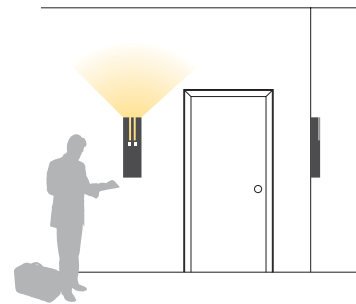

• Weight

11.1 lbs.

HOW TO SPECIFY

SERIES	MODEL#	LAMP TYPE	VOLTAGE	FINISH
APWS	102.01	→ _____	→ _____	→ _____
		F14WT5 F24WT5HO	120 = 120 Volts 277 = 277 Volts	MW = MATTE WHITE SG = SILVER GLOSS SW = SATIN WHITE SM = SILVER MATTE RD = RED PG = PLATINUM GLOSS BL = BLUE PM = PLATINUM MATTE OL = OLIVE CG = COPPER GLOSS EB = EBONY CM = COPPER MATTE
Architectural Plaster Wall Sconce