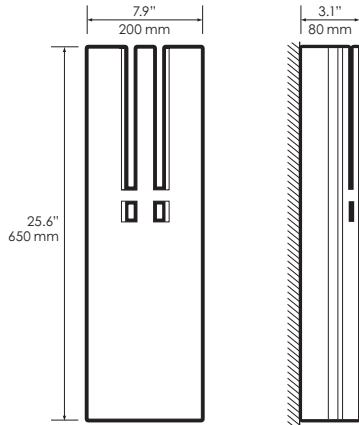

APWS-102.01

East Broadway

Designer - Michel Tortel

- MW
- SW
- RD
- BL
- OL
- EB
- SG
- SM
- PG
- PM
- CG
- CM

• Mounting

Wall mount on octagonal J-Box (4x4)

• Material

Fibre Reinforced Plaster™ and White Polymethyl Methacrylate

• Lamp type (lamps not included)

 x 2
F14WT5 G5
Fluorescent Tube, 2-Pin

 x 2
F24WT5HO G5
Fluorescent Tube, 2-Pin

• Voltage and Ballast

- All our fluorescent lighting fixtures are available in 120 or 277 Volts
- All our ballasts are electronic and are less than 10% THD
- For 347 Volt ballast, please consult the factory
- For electronic dimming ballast, please consult the factory

• Dimensions (Length x Height x Depth)

7.9" x 25.6" x 3.1"

• Weight

11.1 lbs.

HOW TO SPECIFY

SERIES	MODEL#	LAMP TYPE	VOLTAGE	FINISH
APWS	102.01	→ _____	→ _____	→ _____
		 F14WT5  F24WT5HO	120 = 120 Volts 277 = 277 Volts	MW = MATTE WHITE SG = SILVER GLOSS SW = SATIN WHITE SM = SILVER MATTE RD = RED PG = PLATINUM GLOSS BL = BLUE PM = PLATINUM MATTE OL = OLIVE CG = COPPER GLOSS EB = EBONY CM = COPPER MATTE
Architectural Plaster Wall Sconce				