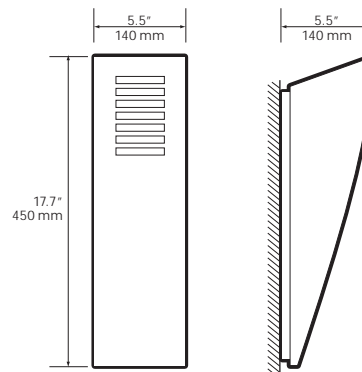

Wall mount on octagonal J-Box (4x4)

• **Material**

Fibre Reinforced Plaster™

• **Lamp type** (lamp not included)

x 1
Max. 60W G16.5 E12
Incandescent, Candelabra Base

• **Voltage and Ballast**

• All our incandescent lighting fixtures are available in 120 Volts only

• **Dimensions** (Length x Height x Depth)

5.5" x 17.7" x 5.5"

• **Weight**

6.6 lbs.

HOW TO SPECIFY

SERIES	MODEL#	LAMP TYPE	VOLTAGE	FINISH
APWS	103.01	→ _____	→ _____	→ _____
		60W G16.5	120 = 120 Volts	MW = MATTE WHITE SW = SATIN WHITE RD = RED BL = BLUE OL = OLIVE EB = EBONY SG = SILVER GLOSS SM = SILVER MATTE PG = PLATINUM GLOSS PM = PLATINUM MATTE CG = COPPER GLOSS CM = COPPER MATTE
Architectural Plaster Wall Sconce				