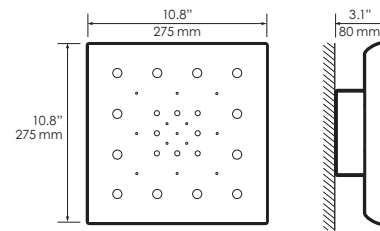

APWS-105.01

Soho S.

Designer - Didier Cornille

- NP
- MW
- SW
- RD
- BL
- OL
- EB
- SG
- SM
- PG
- PM
- CG
- CM

• **Mounting**

Wall mount on octagonal J-Box (4x4)

• **Material**

Fibre Reinforced Plaster™ and Polyester Film

• **Lamp type** (lamp not included)

CFS28W GR10q-4
Compact Fluorescent, Square 2D, 4-Pin

• **Voltage and Ballast**

- All our fluorescent lighting fixtures are available in 120 or 277 Volts
- All our ballasts are electronic and are less than 10% THD
- For 347 Volt ballast, please consult the factory
- For electronic dimming ballast, please consult the factory

• **Dimensions** (Length x Height x Depth)

10.8" x 10.8" x 3.1"

• **Weight**

5.5 lbs.

HOW TO SPECIFY

SERIES	MODEL#	LAMP TYPE	VOLTAGE	FINISH														
APWS	105.01	→ _____	→ _____	→ _____														
		CFS28W	120 = 120 Volts 277 = 277 Volts	<table border="0"> <tr> <td>NP = NATURAL PLASTER</td> <td>SG = SILVER GLOSS</td> </tr> <tr> <td>MW = MATTE WHITE</td> <td>SM = SILVER MATTE</td> </tr> <tr> <td>SW = SATIN WHITE</td> <td>PG = PLATINUM GLOSS</td> </tr> <tr> <td>RD = RED</td> <td>PM = PLATINUM MATTE</td> </tr> <tr> <td>BL = BLUE</td> <td>CG = COPPER GLOSS</td> </tr> <tr> <td>OL = OLIVE</td> <td>CM = COPPER MATTE</td> </tr> <tr> <td>EB = EBONY</td> <td></td> </tr> </table>	NP = NATURAL PLASTER	SG = SILVER GLOSS	MW = MATTE WHITE	SM = SILVER MATTE	SW = SATIN WHITE	PG = PLATINUM GLOSS	RD = RED	PM = PLATINUM MATTE	BL = BLUE	CG = COPPER GLOSS	OL = OLIVE	CM = COPPER MATTE	EB = EBONY	
NP = NATURAL PLASTER	SG = SILVER GLOSS																	
MW = MATTE WHITE	SM = SILVER MATTE																	
SW = SATIN WHITE	PG = PLATINUM GLOSS																	
RD = RED	PM = PLATINUM MATTE																	
BL = BLUE	CG = COPPER GLOSS																	
OL = OLIVE	CM = COPPER MATTE																	
EB = EBONY																		
Architectural Plaster Wall Sconce																		