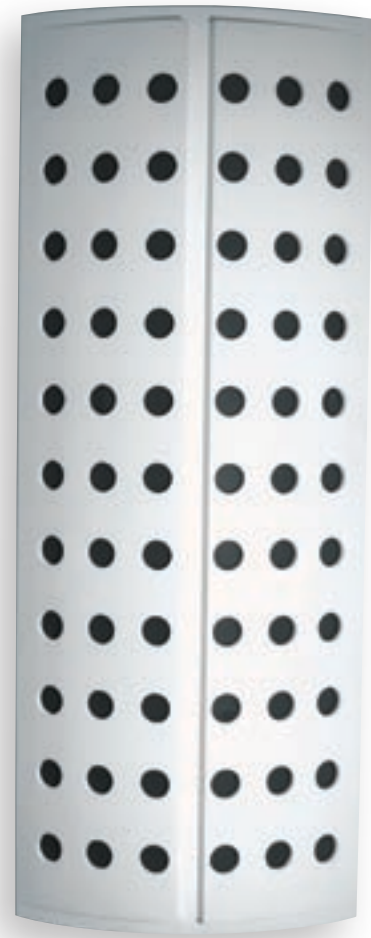

APWS-107.03

Tribeca L.

Designer - Yves Blayo

MW

RD

BL

OL

EB

SM

PM

CM

• Mounting

Wall mount on octagonal J-Box (4x4)

• Material

Fibre Reinforced Plaster™ and Polyester Film

• Lamp type (lamps not included)

 x 2
F80WT5HO G5
Fluorescent Tube, 2-Pin

 x 4
F80WT5HO G5
Fluorescent Tube, 2-Pin

• Voltage and Ballast

- All our fluorescent lighting fixtures are available in 120 or 277 Volts
- All our ballasts are electronic and are less than 10% THD
- For 347 Volt ballast, please consult the factory
- For electronic dimming ballast, please consult the factory

• Dimensions (Length x Height x Depth)

27.6" x 72.0" x 4.5"

• Weight

62.4 lbs.

HOW TO SPECIFY

SERIES	MODEL#	LAMP TYPE	VOLTAGE	FINISH
APWS	107.03	→ _____	→ _____	→ _____
		 2x F80WT5HO  4x F80WT5HO	120 = 120 Volts 277 = 277 Volts	MW = MATTE WHITE SM = SILVER MATTE RD = RED PM = PLATINUM MATTE BL = BLUE OL = OLIVE EB = EBONY CM = COPPER MATTE
Architectural Plaster Wall Sconce				