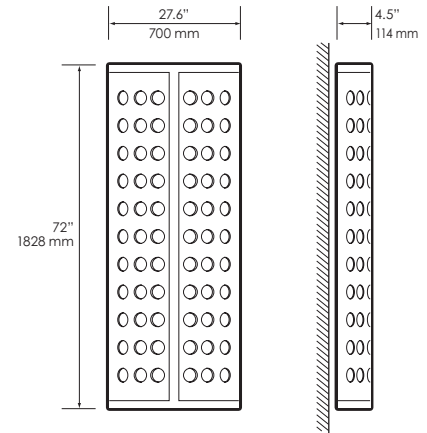

 x 2
F80WT5HO G5
Fluorescent Tube, 2-Pin

 x 4
F80WT5HO G5
Fluorescent Tube, 2-Pin

• Voltage and Ballast

- All our fluorescent lighting fixtures are available in 120 or 277 Volts
- All our ballasts are electronic and are less than 10% THD
- For 347 Volt ballast, please consult the factory
- For electronic dimming ballast, please consult the factory

• Dimensions (Length x Height x Depth)

27.6" x 72.0" x 4.5"

• Weight

62.4 lbs.

HOW TO SPECIFY

SERIES	MODEL#	LAMP TYPE	VOLTAGE	FINISH
APWS	107.03	→ _____	→ _____	→ _____
		 2x F80WT5HO  4x F80WT5HO	120 = 120 Volts 277 = 277 Volts	MW = MATTE WHITE SM = SILVER MATTE RD = RED PM = PLATINUM MATTE BL = BLUE OL = OLIVE EB = EBONY CM = COPPER MATTE
Architectural Plaster Wall Sconce				