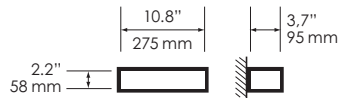

• Dimensions (Length x Height x Depth)

10.8" x 3.7" x 2.2"

• Weight

2.3 lbs.

HOW TO SPECIFY

SERIES	MODEL#	LAMP TYPE	VOLTAGE	FINISH
APWS	115.02	 _____	→ _____	→ _____
		 CF20WEL	120 = 120 Volts	NP = NATURAL PLASTER SG = SILVER GLOSS MW = MATTE WHITE SM = SILVER MATTE SW = SATIN WHITE PG = PLATINUM GLOSS RD = RED PM = PLATINUM MATTE BL = BLUE CG = COPPER GLOSS OL = OLIVE CM = COPPER MATTE EB = EBONY
Architectural Plaster Wall Sconce				