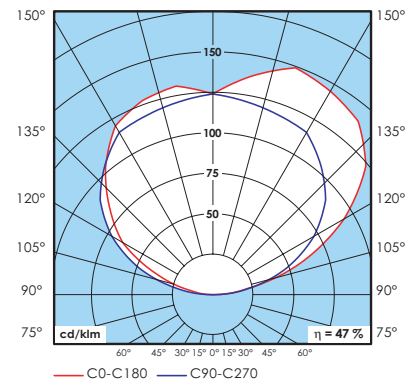

APWS-115.02

Sunset 11

Designer - SEDAP

- NP
- MW
- SW
- RD
- BL
- OL
- EB
- SG
- SM
- PG
- PM
- CG
- CM

• Mounting

Wall mount on a horizontal J-Box (2x4)

• Material

Fibre Reinforced Plaster™ and Protective Tempered Glass

• Dimensions (Length x Height x Depth)

10.8" x 3.7" x 2.2"

• Weight

2.3 lbs.

HOW TO SPECIFY

SERIES	MODEL#	LAMP TYPE	VOLTAGE	FINISH
APWS	115.02	 _____	→ _____	→ _____
		 CF20WEL	120 = 120 Volts	NP = NATURAL PLASTER SG = SILVER GLOSS MW = MATTE WHITE SM = SILVER MATTE SW = SATIN WHITE PG = PLATINUM GLOSS RD = RED PM = PLATINUM MATTE BL = BLUE CG = COPPER GLOSS OL = OLIVE CM = COPPER MATTE EB = EBONY
Architectural Plaster Wall Sconce				