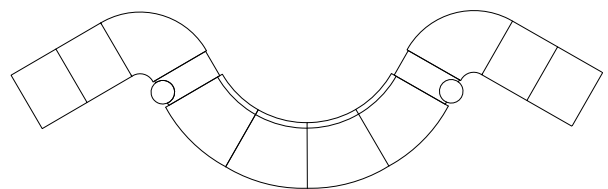

- > TABLE #2797
- > 30-DEGREE, WIDE

- > LOUNGE #2751
- > 30-DEGREE INSIDE WEDGE
- > ARMLESS

- > BENCH #2785
- > 30-DEGREE

- > BENCH #2780
- > 22" WIDE STRAIGHT

- > TABLE #2798
- > 90-DEGREE

ACHELLA | HOSPITALITY

- > BENCH #2785
- > 30-DEGREE
- > TABLE #2796
- > 30-DEGREE, NARROW

ACHELLA | RECEPTION

- > BENCH #2780
- > 22" WIDE STRAIGHT

- > BENCH #2786
- > 90-DEGREE

- > TABLE #2791-ST
- > 12" WIDE STRAIGHT
- > STATIONARY TABLE-ETTE

- > LOUNGE #2761
- > 30-DEGREE OUTSIDE WEDGE
- > ARMLESS

PRODUCT SPECIFICATIONS

Lounge chairs available in straight, 30-degree inside wedge and 30-degree outside wedge options. Armless, single arm and double arm models provide specification ease and can be positioned in any order. Offered individually or in modular combinations with tables and benches.

Tables offered in five sizes: 12" wide straight, 22" wide straight, 30-degree narrow, 30-degree wide and 90-degree. Maple veneer or laminate table surface finish selections. Multi-functional accessories include rotating tablet, stationary table-ette and power tray.