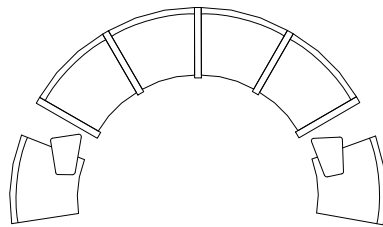

- > LOUNGE #2751-RTL
- > 30-DEGREE INSIDE WEDGE
- > ROTATING TABLET, LEFT
- > LOUNGE #2754
- > 30-DEGREE INSIDE WEDGE
- > RIGHT & LEFT ARM
- > LOUNGE #2753
- > 30-DEGREE INSIDE WEDGE
- > LEFT ARM
- > LOUNGE #2751-RTR
- > 30-DEGREE INSIDE WEDGE
- > ROTATING TABLET, RIGHT

DESIGNED BY CHRISTOPHER PANICHELLA

P 714.562.8200 | 800.585.5957 F 714.562.8202
5692 FRESCA DRIVE, LA PALMA, CA 90623
WWW.ARCADIACONTRACT.COM