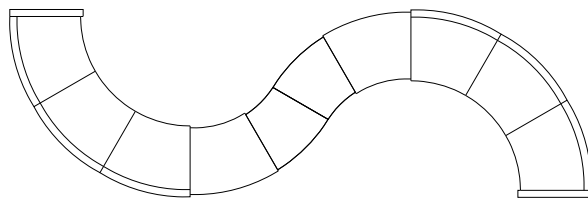

- > LOUNGE #2772
- > STRAIGHT
- > RIGHT ARM

- > TABLE #2792-LT
- > 22" WIDE STRAIGHT
- > ROTATING TABLET, LEFT
- > POWER TRAY

- > LOUNGE #2771
- > STRAIGHT
- > ARMLESS

- > TABLE #2798-RTO
- > 90-DEGREE
- > ROTATING TABLET, RIGHT

- > TABLE #2792-RT
- > 22" WIDE STRAIGHT
- > ROTATING TABLET, RIGHT
- > POWER TRAY

- > LOUNGE #2773
- > STRAIGHT
- > LEFT ARM

ACHELLA | LOBBY & PUBLIC SEATING

- > LOUNGE #2753
- > 30-DEGREE INSIDE WEDGE
- > LEFT ARM

- > LOUNGE #2751
- > 30-DEGREE INSIDE WEDGE
- > ARMLESS

- > BENCH #2785
- > 30-DEGREE

- > TABLE #2797
- > 30-DEGREE, WIDE

ACHELLA | OPEN & MULTI-USE SPACES

Destined to become the standout star in its surroundings, Achella offers remarkable views from every angle. And thanks to its highly adaptable nature, it has the ability to reconfigure with effortless ease and modern sensibility. At the same time, this small-scaled wonder can be conveniently positioned in any order or combination to create inspired arrangements of limitless potential.

- > TABLE #2797
- > 30-DEGREE, WIDE

- > LOUNGE #2751
- > 30-DEGREE INSIDE WEDGE
- > ARMLESS

- > BENCH #2785
- > 30-DEGREE

- > BENCH #2780
- > 22" WIDE STRAIGHT

- > TABLE #2798
- > 90-DEGREE

ACHELLA | HOSPITALITY