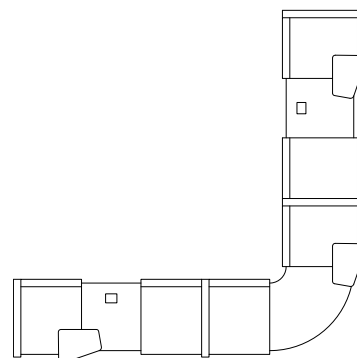

- > LOUNGE #2772
- > STRAIGHT
- > RIGHT ARM

- > TABLE #2792-LT
- > 22" WIDE STRAIGHT
- > ROTATING TABLET, LEFT
- > POWER TRAY

- > LOUNGE #2771
- > STRAIGHT
- > ARMLESS

- > TABLE #2798-RTO
- > 90-DEGREE
- > ROTATING TABLET, RIGHT

- > TABLE #2792-RT
- > 22" WIDE STRAIGHT
- > ROTATING TABLET, RIGHT
- > POWER TRAY

- > LOUNGE #2773
- > STRAIGHT
- > LEFT ARM

ACHELLA | LOBBY & PUBLIC SEATING

- > LOUNGE #2753
- > 30-DEGREE INSIDE WEDGE
- > LEFT ARM