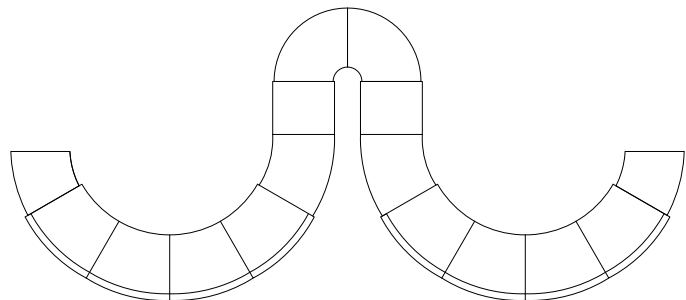

- > TABLE #2792-RT
- > 22" WIDE STRAIGHT
- > ROTATING TABLET, RIGHT
- > POWER TRAY

- > LOUNGE #2773
- > STRAIGHT
- > LEFT ARM

ACHELLA | LOBBY & PUBLIC SEATING

- > LOUNGE #2753
- > 30-DEGREE INSIDE WEDGE
- > LEFT ARM

- > LOUNGE #2751
- > 30-DEGREE INSIDE WEDGE
- > ARMLESS

- > BENCH #2785
- > 30-DEGREE

- > TABLE #2797
- > 30-DEGREE, WIDE

ACHELLA | OPEN & MULTI-USE SPACES

Destined to become the standout star in its surroundings, Achella offers remarkable views from every angle. And thanks to its highly adaptable nature, it has the ability to reconfigure with effortless ease and modern sensibility. At the same time, this small-scaled wonder can be conveniently positioned in any order or combination to create inspired arrangements of limitless potential.

- > TABLE #2797
- > 30-DEGREE, WIDE

- > LOUNGE #2751
- > 30-DEGREE INSIDE WEDGE
- > ARMLESS

- > BENCH #2785
- > 30-DEGREE

- > BENCH #2780
- > 22" WIDE STRAIGHT

- > TABLE #2798
- > 90-DEGREE

ACHELLA | HOSPITALITY

Tables offered in five sizes: 12" wide straight, 22" wide straight, 30-degree narrow, 30-degree wide and 90-degree. Maple veneer or laminate table surface finish selections. Multi-functional accessories include rotating tablet, stationary table-ette and power tray.