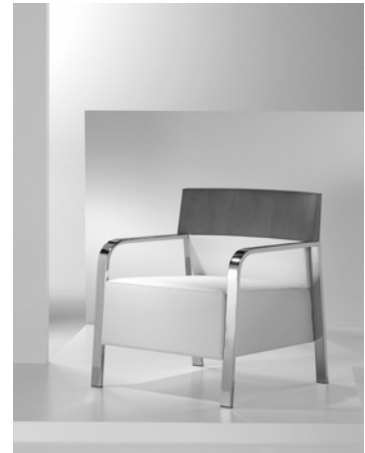

## Mulholland Lounge

Mulholland lounge seating is a study in contrasts, much as the varying scenes one encounters on the twisting Mulholland Drive in Los Angeles. The chair's thick and thin, straight and curved, hard and soft elements are clearly articulated yet harmonize in an engaging way that delights both the eye and the body. The overall scale of the design offers generous proportions and elegant materials add intrigue, nonetheless the look is spare and the detailing minimal.

### Specifications

Stainless steel lounge chair available with a fixed seat cushion and a wood back. Also available with an upholstered back between the seat and wood back. The frame is stainless steel available in Polished, Satin or Statuary Bronze. The seat is constructed with multi-density polyurethane foam. Catalyzed lacquer finish in all Cumberland finishes. Also available with down-wrapped seat cushions and option A Exotic Woods.

### Options – Specify:

Wood: Maple is standard; Ash and Option A Exotic wood is available for an additional \$400 list charge per item  
 Finishes: Standard and custom finishes  
 Upholstery: Com/Col, Fabric and Elmo Leather program  
 Cushions: Foam is standard, Down-wrapped seat cushion is available at an additional charge, please see far right column below for specifics.  
 Metal: Polished or Satin Stainless Steel. Statuary Bronze is also available at an additional charge of \$375 list per item.