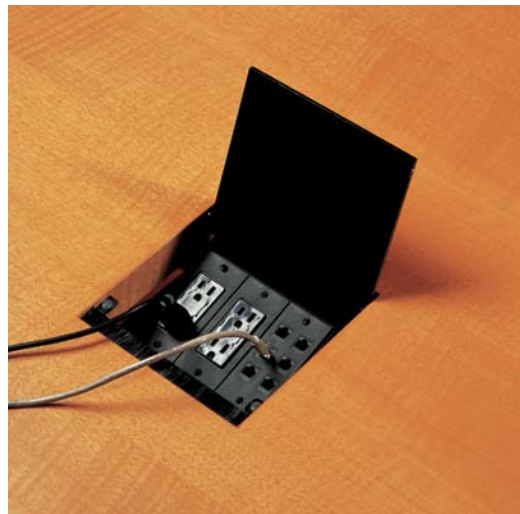

DECCA

BASIS

The Basis™ collection is a casegoods offering that embodies craft in a modern idiom. Relying on classic proportion, thoughtful detailing and the expressive nature of wood, Basis™ conveys refined elegance with contemporary sensibilities. The Basis™ collection is a complete design solution, offering an array of fixed and freestanding work surfaces, storage components and organizational elements that can be arranged to meet virtually any functional requirement. The Basis™ collection has been designed and coordinated by Brian Graham to provide architects and designers with a cohesive and comprehensive furnishings solution to create the definitive modern wood statement throughout an entire project.

Storage at either end of the Service Credenza includes space suitable for up to a 2.6 cu ft refrigerator

The Open Storage Cart has two levels of open storage crowned by a solid surface top

Basis™ offers a choice of ten table bases in combinations of wood and stainless steel, many with accommodation for technology that is understated yet easily accessible

Optional stainless steel inlays accent distinctive wood veneers

The Decca Power Point™ combines electrical and data outlets into one unified enclosure

Located at each end of the Basis™ Media Wall's elegant concave wood surface lies closed storage cabinets