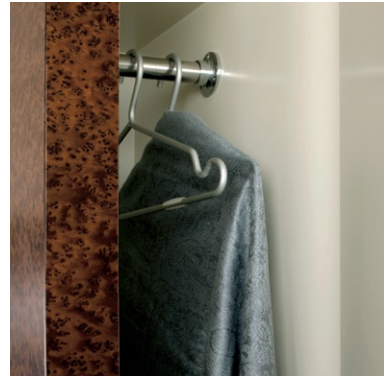

DECCA

CONFERENCE

BASIS

Square table, 60 x 60, in 126 Light Oak with Square base in 126 Light Oak, recessed satin stainless steel plinth. Basis credenza in 126 Light Oak finish with satin stainless steel pulls.

Basis Service Credenza in Premium Thuya Burl veneer.

Boat Shape Conference Table 54/60 x 192 in Premium Thuya Burl veneer, Walnut Edge 15 with Satin Silver inlay, Oval base in Thuya Burl with integrated access doors, recessed satin stainless steel plinth.

Cover: Boat Shape Conference Table, 54/60 x 192 in Premium Thuya Burl veneer, Walnut Edge 15 with Satin Silver inlay, Oval base in Thuya Burl with integrated access doors, recessed satin stainless steel plinth.

Boat Shape Conference Table 54/60 x 192 in Premium Thuya Burl veneer, Walnut Edge 15 with Satin Silver inlay, Oval base in Thuya Burl with integrated access doors, recessed satin stainless steel plinth.  
Basis Service Credenza in Premium Thuya Burl veneer.  
Basis Media Wall in Premium Thuya Burl veneer, center storage shelf of SSF Solid Surfacing material, rear storage in 000 Pearl paint finish.