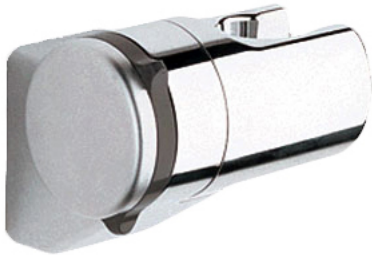

Accessories 28 623

Hand shower holder

Description

Wall mount hand shower holder adjusts angle of hand shower position

Flow Rate

N/A

Code Compliance

* ASME/ANSI A112.18.1M

Finish Options

28 623 OOO Chrome

28 623 AVO Infinity Satin Nickel