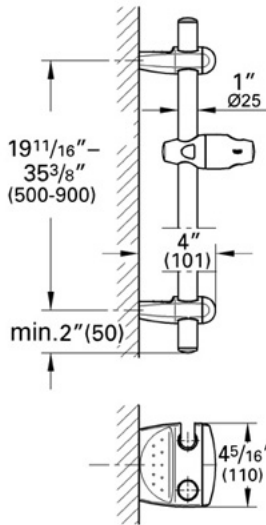

# Accessories 28 398

## 36" Shower Bar

### Description

Swivel hand shower holder with adjustable height  
 Variable fixing point mounting brackets for easy retrofit  
 Multi-function mounting brackets serve as: hand shower holder, hose guide, and small shelves  
 Optional Universal Accessory Tray available (28 549)