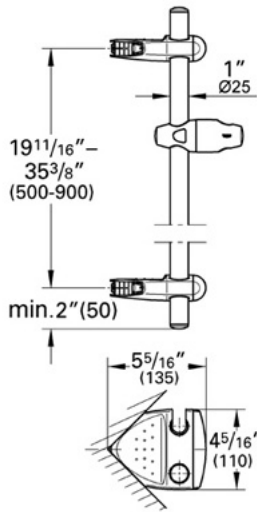

Accessories 28 399

36" Corner Mount Shower Bar

Description

-LIMITED AVAILABILITY-

Corner mounting brackets

Swivel hand shower holder with adjustable height
Variable fixing point mounting brackets for easy retrofit

Multi-function mounting brackets serve as: hand shower holder, hose guide, and small shelves
Optional Universal Accessory Tray available (28 566)

Flow Rate

NA

Code Compliance

- * ASME/ANSI A112.18.1M
- * ADA Compliant