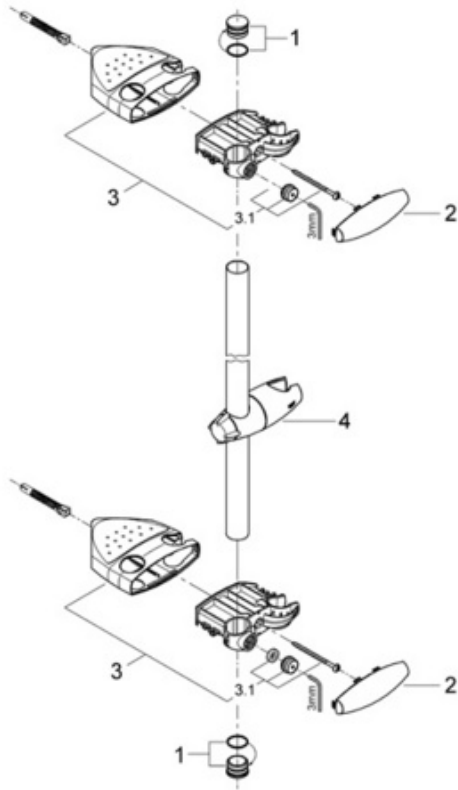

Accessories 28 399
36" Corner Mount Shower Bar

Exploded View

Parts Breakdown

Pos No.	Spare Part Description	Product No.	Pcs.
	28 399		
1	End caps	45 922	1
2	Bracket cover	11 482	1
3	Wall bracket	45 925	1
3.1	Adjusting nut	45 924	1
4	Hand shower holder	12 353	1
	Special Accessories		
	Accessory tray	28 566	1
5	Compensation disc	28 407	1