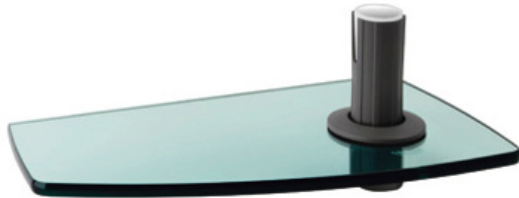

## Universal Accessory Tray

### Description

To be fixed at the lower end of 28 398  
or 28 723 Shower Bar

Green-hued acrylic plate holds bottles, soap, etc.  
Detaches easily for cleaning