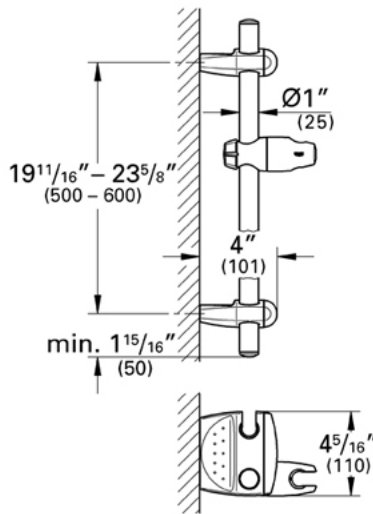

## 24" Shower Bar

### Description

Swivel hand shower holder w/ adjustable height  
Variable fixing point mounting brackets for easy retrofit  
Multi-function mounting brackets serve as: hand shower holder, hose guide, and small shelves

### Flow Rate

2.5 gpm at 80 psi (9.5 lpm)