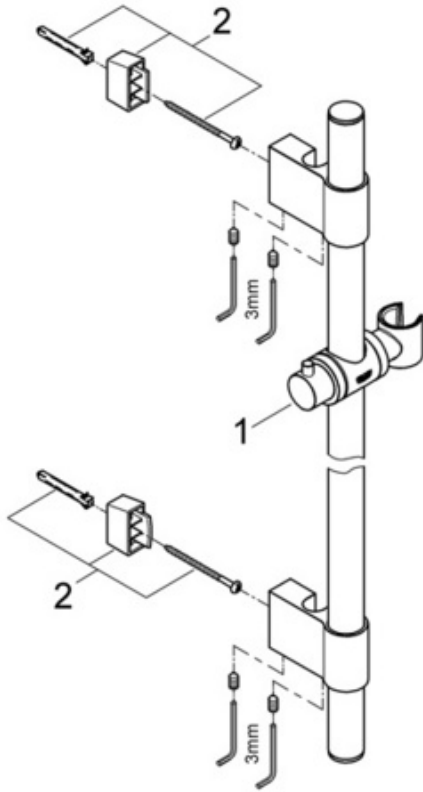

Exploded View

Parts Breakdown

Pos No.	Spare Part Description	Product No.	Pcs.
	28 819		
1	Handshower holder	06 765	1
2	Bracket mounting screw	45 403	1