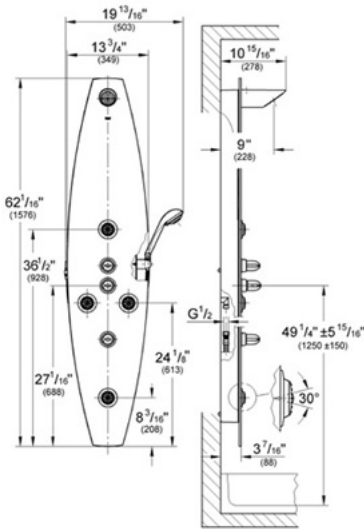

# Amera 27 014

## Shower system

### Description

Complete shower system includes:  
 Thermostat valve  
 Green-hued tempered glass  
 Sena wide spray shower head (28 305)  
 Sensia Top 4 hand shower (28 255) and hose  
 Four swivel body sprays  
 GROHE DreamSpray® Technology  
 Speedclean anti-lime system  
 Accessory tray  
 With built-in volume control and transfer valve  
 Easy installation or retrofit:  
 Attaches to a wall at two fixing points  
 Hot/Cold water supply connections

### Flow Rate

Shower Outlets: 2.5 gpm at 45 psi each