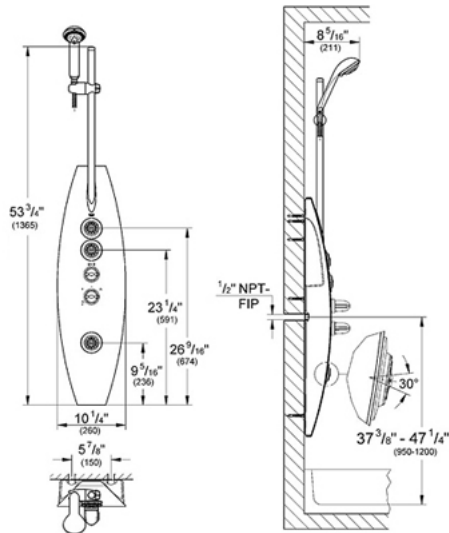

# Aquatower 27 018 2000 Shower System

## Description

Complete shower system includes:

Thermostat valve

Sensia Top 4 hand shower (28 255) and hose

Hand shower features: Wide, needle jet, champagne and pulsator sprays.

Adjustable height shower bar

Easy installation or retrofit:

Attaches to a wall at two fixing points

Hot/Cold water supply connections

## Flow Rate

Per shower outlet: 2.5 gpm at 80 psi