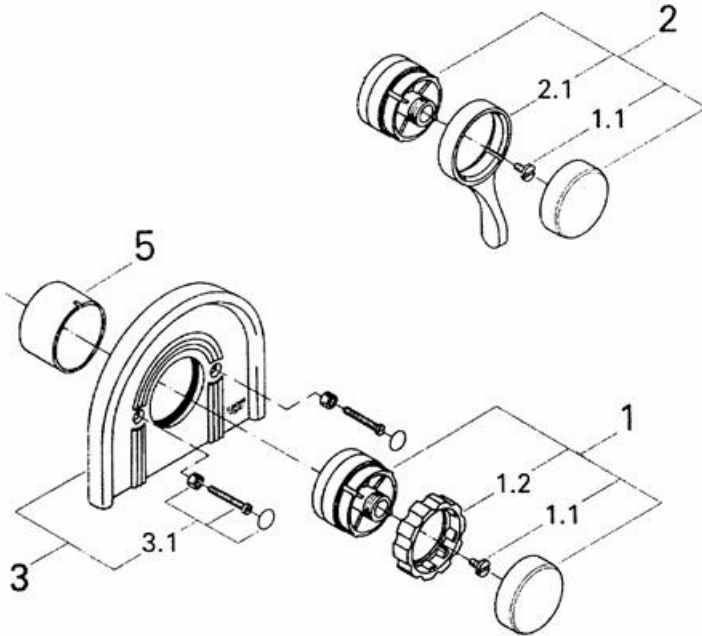

**Arcada 19 700**  
**Pressure Balance Valve trim**

**Exploded View**

**Parts Breakdown**

Pos. No.	Spare part Description	Product No.	Pos.
	<b>19700 / 19701</b>		
1	Grip ring handle complete	47332	1
1.1	Screw	47333	1
1.2	Decorative ring	47334	1
2	Lever handle complete	47337	1
2.1	Screw	47333	1
2.2	Lever	47338	1
3	Arcada escutcheon	47335	1
3.1	Fixing set	47336	2
5	Sleeve	47219	1
	<b>Special accessories</b>		
1'	Extension	47344	1