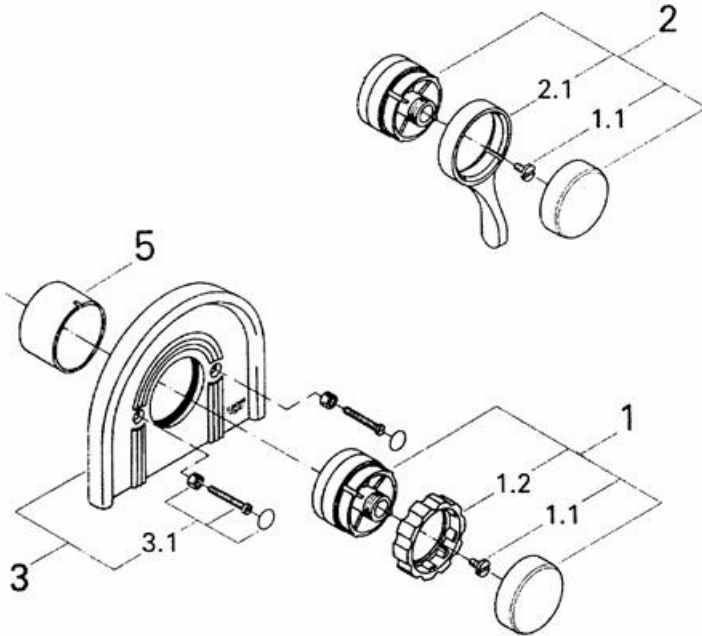

**Exploded View**

**Parts Breakdown**

Pos. No.	Spare part Description	Product No.	Pos.
	<b>19700 / 19701</b>		
1	Grip ring handle complete	47332	1
1.1	Screw	47333	1
1.2	Decorative ring	47334	1
2	Lever handle complete	47337	1
2.1	Screw	47333	1
2.2	Lever	47338	1
3	Arcada escutcheon	47335	1
3.1	Fixing set	47336	2
5	Sleeve	47219	1
	<b>Special accessories</b>		
1'	Extension	47344	1