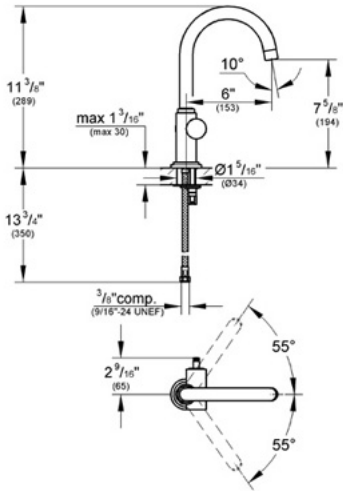

Atrio 20 074

Atrio High Profile Pillar Faucet

Description

6" hi-arc swivel spout
Solid brass
GROHE SilkMove® ceramic cartridge
Single stainless steel braided supply hose for connection to either hot or cold water

Sold less handle. Shown with both Trio spoke handle (45 603) and lever handle (45 609).

Flow Rate

2.2 gpm at 60 psi,
2.5 gpm at 80 psi

Code Compliance

- * ASME/ANSI A112.18.1M
- * ANSI/NSF Standard 61
- * ADA Compliant