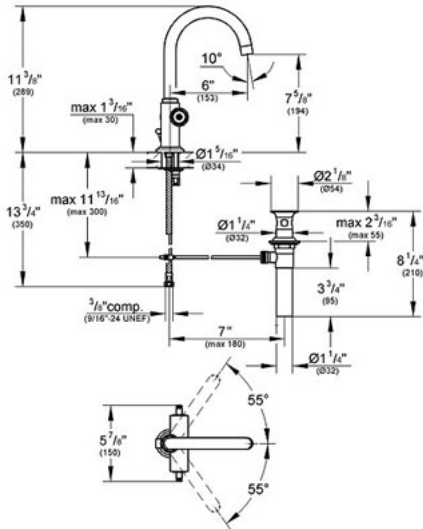

Atrio 21 027

High Spout Lavatory Centerset

Description

6" hi-arc swivel spout
Solid brass
GROHE SilkMove® ceramic cartridges
Stainless steel braided supply hoses
Includes pop-up drain

Sold less handles. Shown with both Trio spoke handles (18 026) and lever handles (18 027).

Flow Rate

2.2 gpm at 60 psi,
2.5 gpm at 80 psi

Code Compliance

- * ASME/ANSI A112.18.1M
- * ANSI/NSF Standard 61
- * ADA Compliant

Finish Options

- 21 027 OOO Chrome
- 21 027 AVO Infinity Satin Nickel
- 21 027 BEO Sterling Infinity Finish
- 21 027 ENO Infinity Brushed Nickel