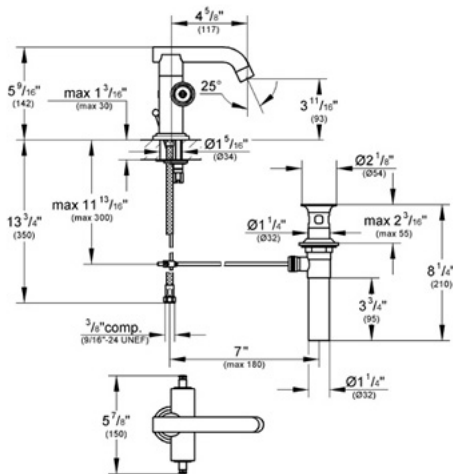

Atrio 21 031

Low Spout Lavatory Centerset

Description

4 5/8" spout reach
Solid brass
GROHE SilkMove® ceramic cartridges
Stainless steel braided supply hoses
Includes pop-up drain

Sold less handles. Shown with both Trio spoke handles (18 026) and lever handles (18 027).

Flow Rate

2.2 gpm at 60 psi,
2.5 gpm at 80 psi

Code Compliance

- * ASME/ANSI A112.18.1M
- * ANSI/NSF Standard 61
- * ADA Compliant

Finish Options

- 21 031 OOO Chrome
- 21 031 AVO Infinity Satin Nickel
- 21 031 BEO Sterling Infinity Finish
- 21 031 ENO Infinity Brushed Nickel