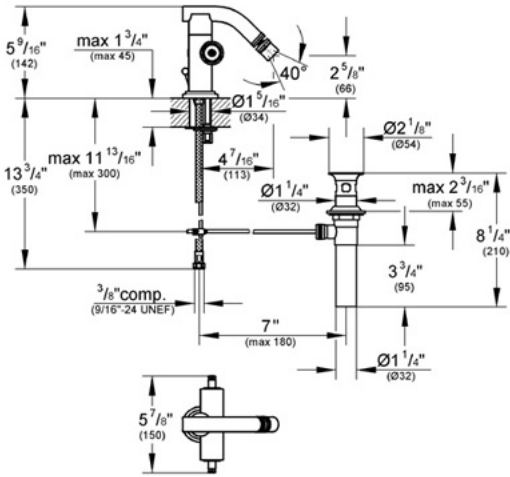

**Atrio 24 017**  
**Bidet, centerset**

**Description**

Over-the-rim, single-hole installation  
Cast brass construction  
GROHE SilkMove® ceramic cartridges  
Includes pop-up drain  
Stainless steel braided supply hoses

Sold less handles. Shown with both Trio spoke handles (18 026) and lever handles (18 027).

**Flow Rate**

2.2 gpm at 60 psi,  
2.5 gpm at 80 psi

**Code Compliance**

- \* ASME/ANSI A112.18.1M
- \* ADA Compliant

**Finish Options**

- 24 017 000 Chrome
- 24 017 AVO Infinity Satin Nickel
- 24 017 BEO Sterling Infinity Finish
- 24 017 ENO Infinity Brushed Nickel