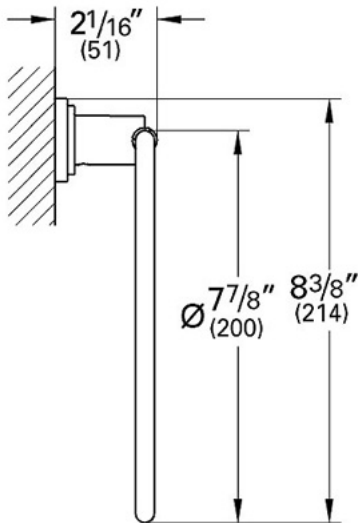

Atrio 40 307 Towel Ring

Description

8" towel ring

Flow Rate

N/A

Code Compliance

* ASME/ANSI A112.18.1M

Finish Options