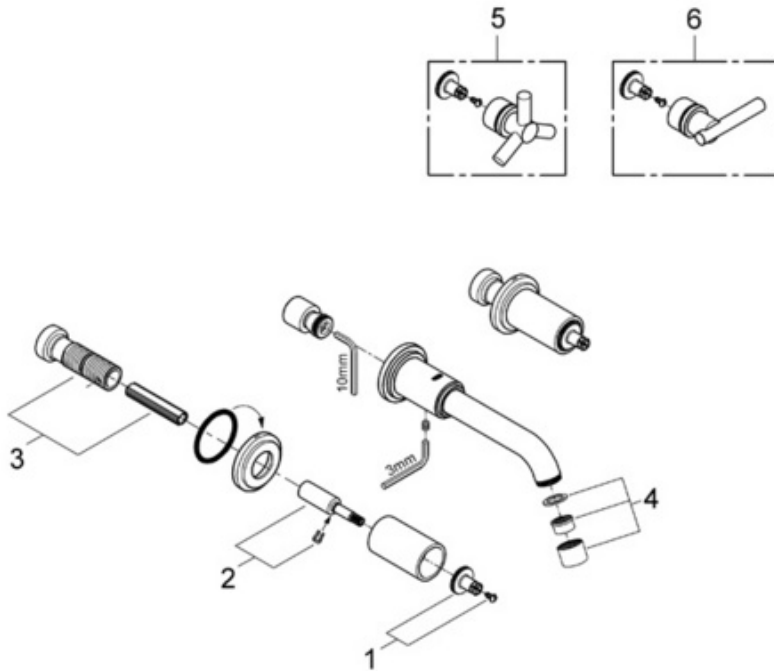

Atrio 20 138

Wall-mount Vessel Faucet Trim

Exploded View

Parts Breakdown

Pos No.	Spare Part Description	Product No.	Pcs.
	20 138		
1	Handle connection set	45 605	1
2	Spindle	45 607	1
3	Primary spindle	45 202	1
4	Flow control	13 935	1
	Special Accessories		
5	Trio spoke handle	45 603	1
6	Atrio lever	45 609	1