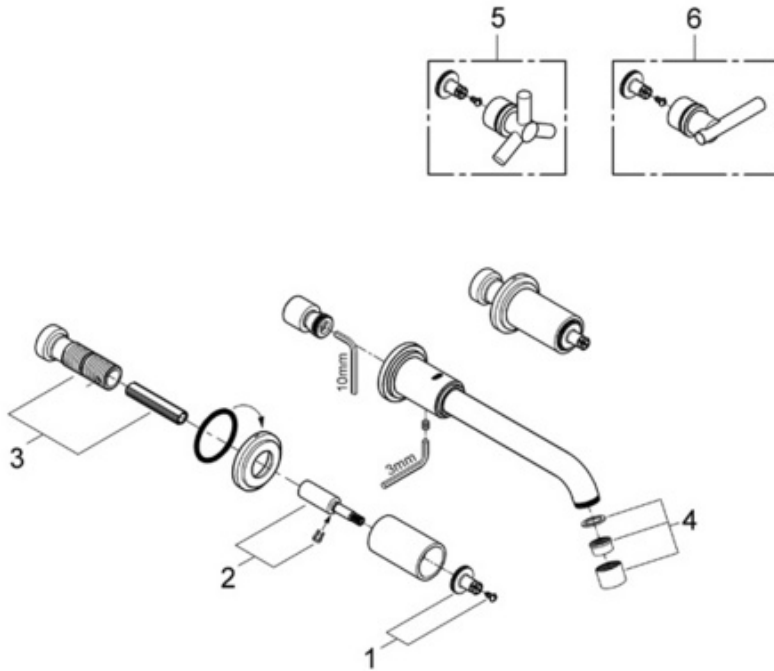

Atrio 20 139
Wall-mount Vessel Faucet Trim

Exploded View

Parts Breakdown

Pos No.	Spare Part Description	Product No.	Pcs.
	20 139		
1	Handle connection set	45 605	1
2	Spindle	45 607	1
3	Primary spindle	45 202	1
4	Flow control	13 935	1
	Special Accessories		
5	Trio spoke handle	45 603	1
6	Atrio lever	45 609	1