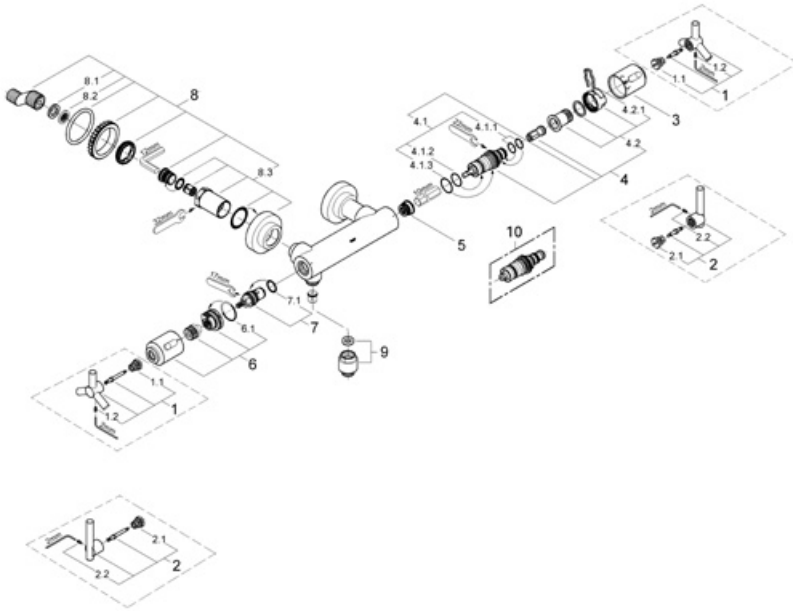

Atrio 34 088

Exposed Thermostatic Shower Valve

Exploded View

Parts Breakdown

Pos. No.	Spare part Description	Product No.	Pcs.
	34088 / 34089		
1	Trio handle	47680	1
1.1	Insulator	08943	1
1.2	Set screw	11232	1
2	Lever handle	47682	1
2.1	Insulator	08943	1
2.2	Set screw	11232	1
3	Temperature handle	07627	1
4	Therm. cartridge w/ non rising	47682	1
4.1	Therm. cartridge only	47302	1
4.1.1	O-rings	01218	1
4.1.2	O-rings	05999	1
4.1.3	O-rings	01196	1
4.2	Nonrising cap	47300	1
4.2.1	Clip	05744	1
5	Seat	08328	1
6	Volume control insulator	47311	1
6.1	O-ring	03540	1
7	Volume control cartridge	45346	1
7.1	O-ring	03924	1
8	Union complete	47681	1
8.1	Washer	08297	1
8.2	Screen	07264	1
8.3	Union sleeve/escutcheon	47638	1
9	vacum breaker	07911	1
	Special accessories		
10	Reverse cartridge	47282	1