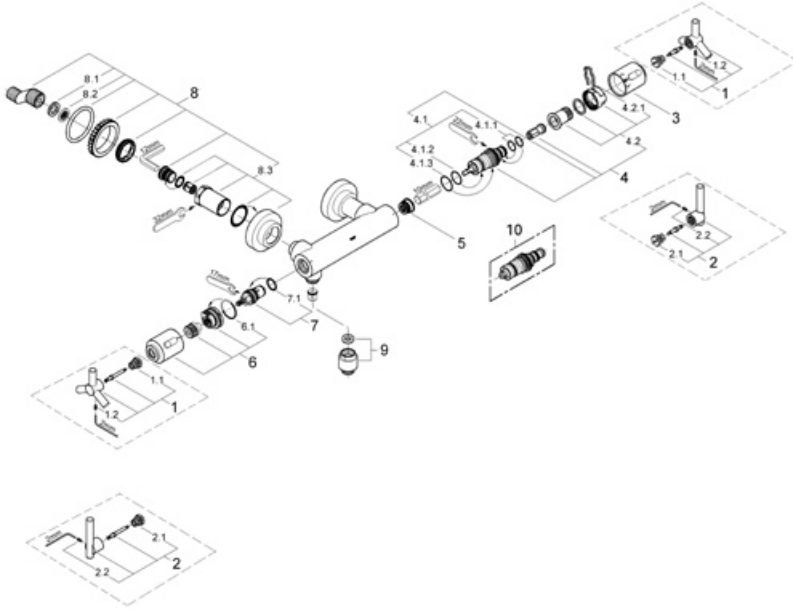

Atrio 34 089

Exposed Thermostatic Shower Valve

Exploded View

Parts Breakdown

Pos. No.	Spare part Description	Product No.	Pcs.
	34088 / 34089		
1	Trio handle	47680	1
1.1	Insulator	08943	1
1.2	Set screw	11232	1
2	Lever handle	47682	1
2.1	Insulator	08943	1
2.2	Set screw	11232	1
3	Temperature handle	07627	1
4	Therm. cartridge w/iron rising	47682	1
4.1	Therm. cartridge only	47302	1
4.1.1	O-rings	01218	1
4.1.2	O-rings	05999	1
4.1.3	O-rings	01196	1
4.2	Nonrising cap	47300	1
4.2.1	Clip	05744	1
5	Seat	08328	1
6	Volume control insulator	47311	1
6.1	O-ring	03540	1
7	Volume control cartridge	45346	1
7.1	O-ring	03924	1
8	Union complete	47681	1
8.1	Washer	08297	1
8.2	Screen	07264	1
8.3	Union sleeve/escutcheon	47638	1
9	vacum breaker	07911	1
	Special accessories		
10	Reverse cartridge	47282	1