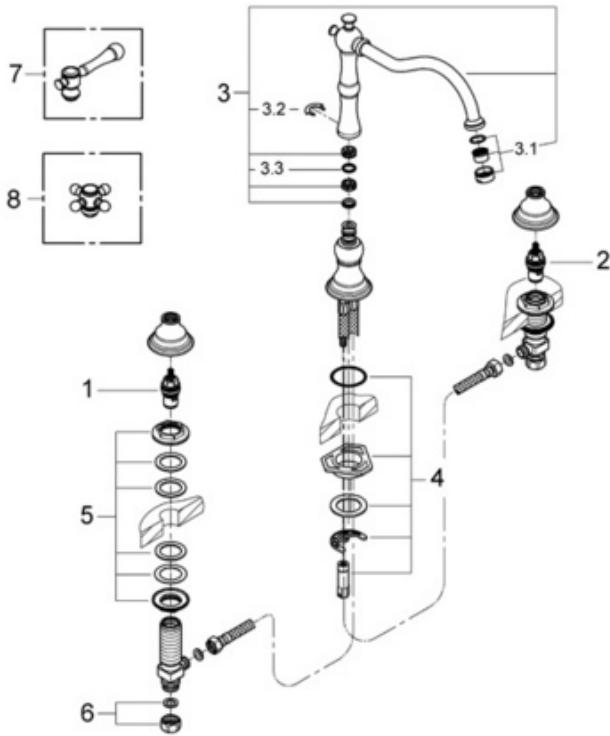

Exploded View

Parts Breakdown

Pos No.	Spare Part Description	Product No.	Pcs.
	20 129		
1	Ceramic cartridge	45 882	1
2	90 degree carbodur cartridge	45 883	1
3	Spout complete	13 203	1
3.1	Male laminar control	13 955	1
3.2	Spout clip	08 065	1
3.3	O-ring	01 285	1
4	Spout body mounting kit	46 249	1
5	Classic wideset mounting set	45 025	1
6	1/2" coupling nut	12 902	1
	Special Accessories		
7	Lever handles	18 173	1
8	Cross handles	18 733	1