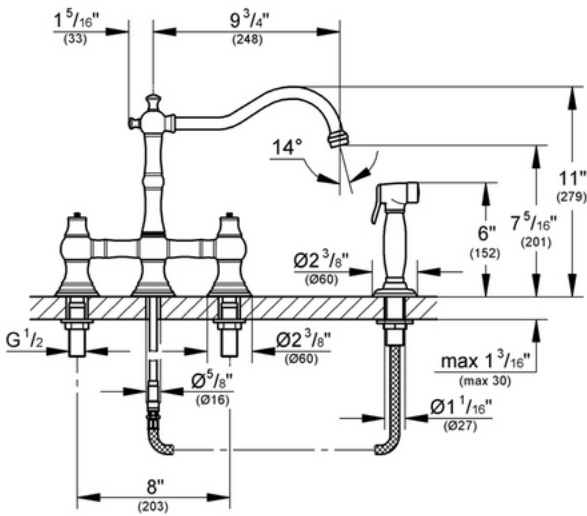

Bridgeford 20 158

Bridge Faucet with Hose & Spray

Description

9 3/4" Spout Reach
 Brass Side Spray
 GROHE SilkMove® Ceramic Cartridges
 Sold Less Handles (order 18173/18733 handles)
 Bridgeford Lever Handles (sold separately)

Flow Rate

2.2 GPM

Code Compliance

* ASME/ANSI A112.18.1M

Finish Options

20 158 OOO Chrome
 20 158 ENO Infinity Brushed Nickel
 20 158 ZBO Oil Rubbed Bronze