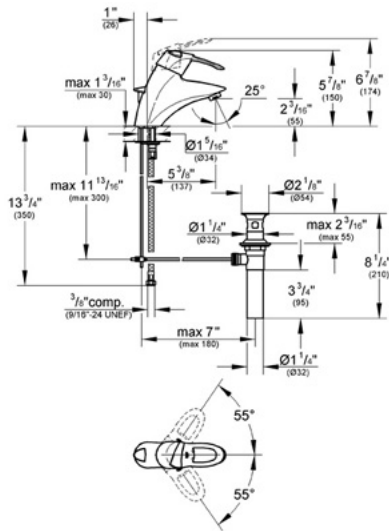

Chiara Neu 32 362

Single Handle Lavatory Centerset

Description

- Loop handle design
- Cast brass
- Single hole installation
- Ceramic cartridge
- Stainless steel braided flexible supplies
- Quick installation system
- Pop-up drain

Flow Rate

- 2.2 gpm at 60 psi
- 2.5 gpm at 80 psi (9.5 lpm)

Code Compliance

- * ASME/ANSI A112.18.1M
- * ANSI/NSF Standard 61
- * ADA Compliant

Finish Options

- 32 362 OOO Chrome
- 32 362 AVO Infinity Satin Nickel