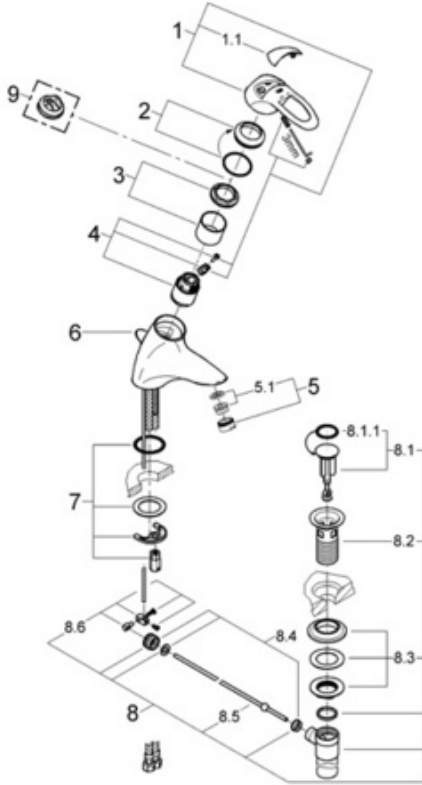

Chiara Neu 32 362

Single Handle Lavatory Centerset

Exploded View

Parts Breakdown

Pos No.	Spare Part Description	Product No.	Pcs.
	32 362		
1	Lever	46 531	1
1.1	Lever cover cap	11 280	1
2	Cartridge cap	46 436	1
3	sleeve & nut	46 460	1
4	Ceramic cartridge	46 374	1
5	Flow regulator	13 955	1
5.1	Flow control insert	45 220	1
6	Lift rod	07 943	1
7	Mounting set	46 447	1
8	Pop-up drain	28 957	1
8.1	Stopper	45 324	1
8.1.1	Stopper o-ring	01 147	1
8.2	Flange	01 153	1
8.3	Shank nut & bushing	45 266	1
8.4	Nut & bushings	45 265	1
8.5	Ball rod	45 264	1
8.6	Toggle lever	45 485	1
	Special Accessories		
9	Handle rotation stop	46 375	1