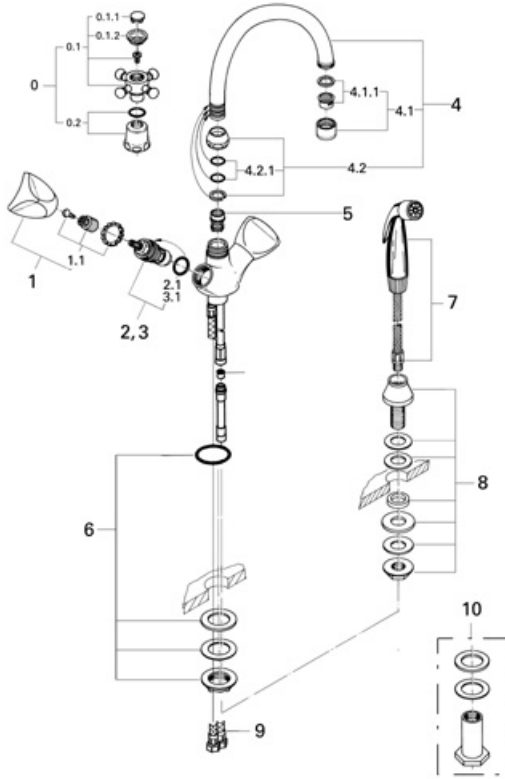

Exploded View

Parts Breakdown

Pos No.	Spare Part Description	Product No.	Pcs.
31 735			
0	Arabesk handle complete	45 277	1
0.1	Arabesk handle	45 678	1
0.1.1	Marking plate (hot)	05 091	1
0.1.1	Marking plate (cold)	05 092	1
0.1.2	Button holder	09 117	1
0.2	Cap cartridge Arabesk	45 680	1
1	TDL handle, neutral	06 486	1
1.1	Handle connecting set	45 001	1
2	Ceramic cartridge	45 882	1
2.1	O-ring	03 924	1
3	90 degree carbodur cartridge	45 883	1
3.1	O-ring	03 924	1
4	Chrome 7 3/4" swan spout	13 047	1
4.1	Laminar control	13 954	1
4.1.1	Flow regulator	45 220	1
4.2	Chrome spout fitting set	45 006	1
4.2.1	O-ring	01 285	1
5	Diverter	07 970	1
6	Mounting set	46 041	1
7	Spray & hose white	27 824	1
7	Blk spray w/chr ring and hose	27 844	1
8	Spray holder	28 729	1
9	Flexible connect hose	46 413	1
Special Accessories			
10	10" Euro escutcheon	07 552	1
10	2" extension for kitchen spray	12 922	1