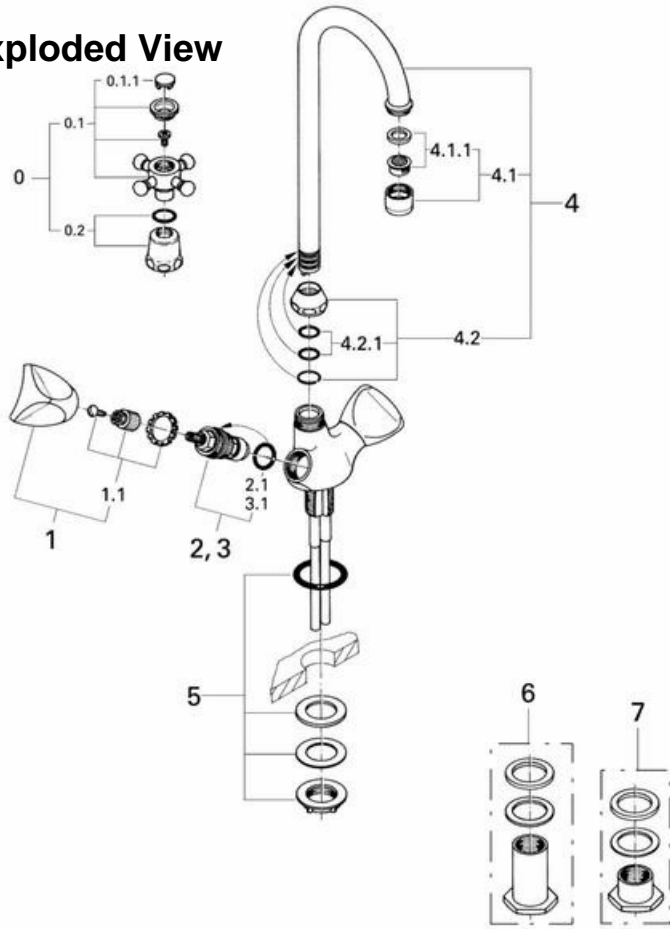

Classic 31 062 Hi-Arc Bar Faucet

Exploded View

Parts Breakdown

Pos No.	Spare Part Description	Product No.	Pcs.
31 062			
0	Arabesk handle complete	45 277	1
0.1	Arabesk handle	45 678	1
0.1.1	Marking plate (hot)	05 091	1
0.1.1	Marking plate (cold)	05 092	1
0.1.2	Button holder	09 117	1
0.2	Cr1 cap	45 680	1
1	T/DL handle, neutral	06 486	1
1.1	Handle connecting set	45 001	1
2	90 degree carbodur cartridge	45 882	1
2.1	O-ring	03 924	1
3	90 degree carbodur cartridge	45 883	1
3.1	O-ring	03 924	1
4	Chrome 10 1/2" hi-arc spout	13 056	1
4.1	Laminar control	13 954	1
4.1.1	Flow regulator	45 220	1
4.2	Chrome spout fitting set	45 006	1
4.2.1	O-ring	01 285	1
5	Mounting set for wideset	45 226	1
6	Flexible connect hose	46 413	1
Special Accessories			
	10" Euro escutcheon	07 552	