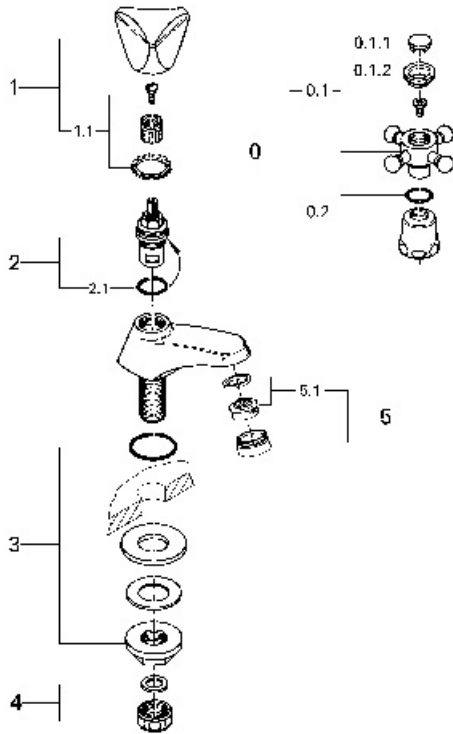

Exploded View

Parts Breakdown

| Pos No. | Spare Part Description | Product No. | Pcs. |
|---------|------------------------------|-------------|------|
| | 20 137 | | |
| 0 | Arabesk handle complete | 45 277 | 1 |
| 0.1 | Arabesk handle | 45 678 | 1 |
| 0.1.1 | Marking plate (hot) | 05 091 | 1 |
| 0.1.1 | Marking plate (cold) | 05 092 | 1 |
| 0.1.2 | Button holder | 09 117 | 1 |
| 0.2 | Crt cap | 45 680 | 1 |
| 1 | TDL handle, neutral | 06 486 | 1 |
| 1.1 | Handle connecting set | 45 001 | 1 |
| 2 | 90 degree carbodur cartridge | 45 883 | 1 |
| 2.1 | O-ring | 03 924 | 1 |
| 3 | Mounting set | 45 000 | 1 |
| 4 | 1/2" coupling nut | 12 902 | 1 |
| 5 | Male laminar control | 13 955 | 1 |
| 5.1 | Flow regulator | 45 220 | 1 |