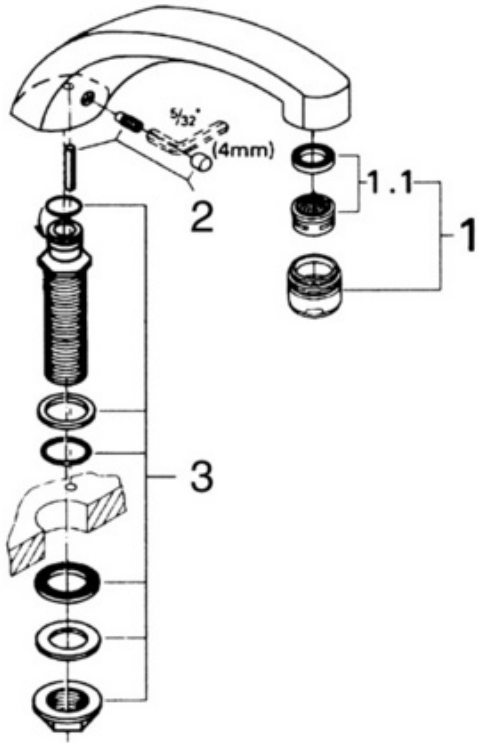

Exploded View

Parts Breakdown

Pos No.	Spare Part Description	Product No.	Pcs.
	13 446		
1	Flow regulator	13 927	1
1.1	Flow regulator set	45 029	1
2	Spout connection set	45 682	1
3	Mounting shank	45 163	1