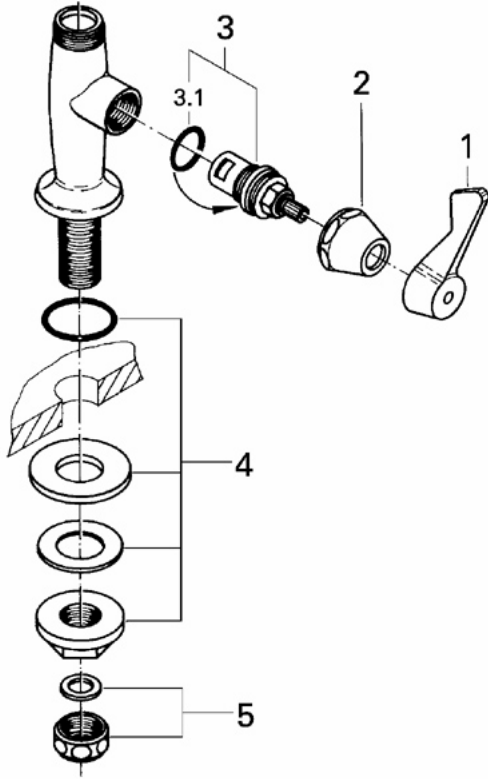

**Classic 20 162**  
**4" Pillar Tap, less spout**

**Exploded View**

**Parts Breakdown**

Pos No.	Spare Part Description	Product No.	Pcs.
	<b>20 162</b>		
1	3" blade lever handle - coded blue	06 923	1
2	Handle flange	01 702	1
3	90 degree carbodur cartridge	45 882	1
3.1	O-ring	03 924	1
4	Mounting set	45 000	1
5	1/2" coupling nut	12 902	1