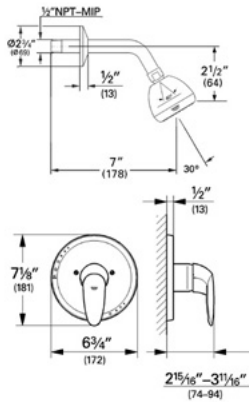

Eurodisc II 35 008

Shower Combination PBV Trim

Description

Single lever handle
Non-adjustable shower head (28 342)
Brass arm (27 414)

For use with Grohsafe rough-in pressure balance valve

Flow Rate

NA

Code Compliance

* ASME/ANSI A112.18.1M

Finish Options

35 008 000 Chrome
35 008 001 Starlight® Chrome