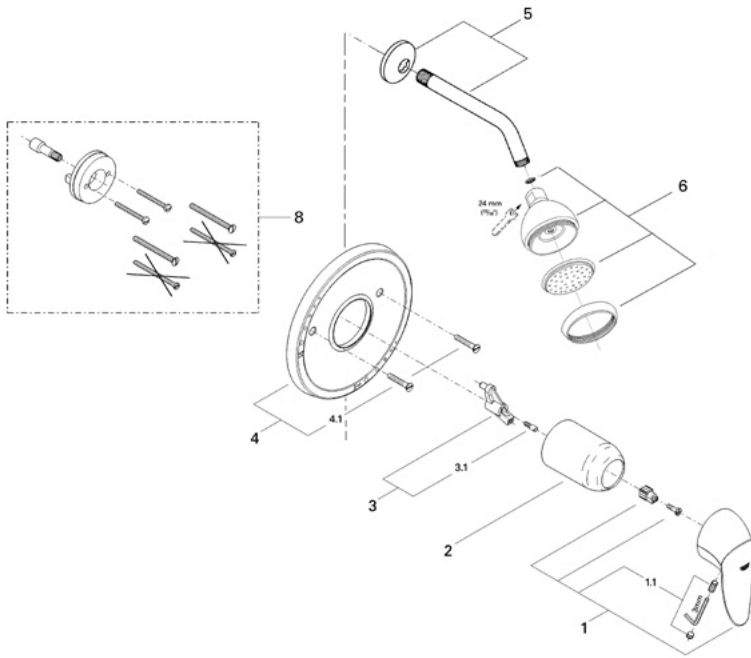

**Eurodisc 35 008**  
**Shower Combination PBV Trim**

**Exploded View**

**Parts Breakdown**

Pos. No.	Spare part Description	Product No.	Pcs.
	<b>35007 / 35008</b>		
1	Lever set	46247	1
1.1	Handle connection set	46448	1
2	Cap	46264	1
3	Lever adapter	46265	1
3.1	Screw	02653	1
4	Escutcheon	46271	1
4.1	Screw	46272	2
5	Shower arm	27414	1
6	Non-adjustable shower head	28342	1
7	Diverter tub spout	13611	1
	<b>Special accessories</b>		
8	1" Extension	47344	1