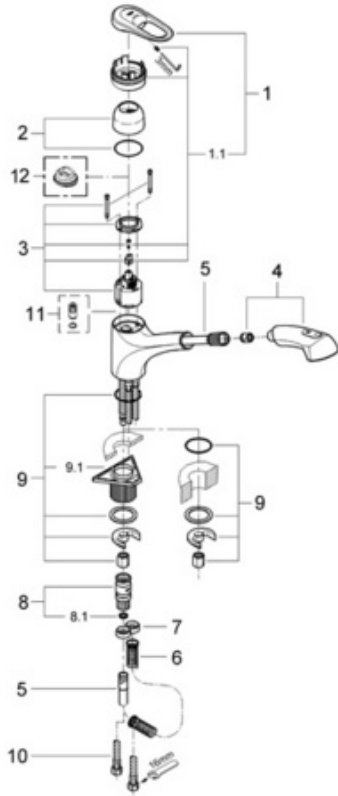

Exploded View

Parts Breakdown

Pos No.	Spare Part Description	Product No.	Pcs.
	33 939		
1	Handle assembly Europlus II	46 415	1
1.1	Fastening set & rings Europlus II	46 416	1
2	Cap- europlus 33939	46 427	1
3	Ceramic cartridge	46 048	1
4	Hand held spray	46 298	1
5	Spray hose	46 092	1
6	Pressure spring	07 240	1
7	Hose stop	04 174	1
8	Quick coupling	46 315	1
8.1	O-ring	01 209	1
9	Mounting kit	46 346	1
9.1	Brace	09 234	1
10	Flexible connect hose	46 413	1
11	Vacuum breaker	46 137	1
12	Temperature limit stop	46 308	1
	Special Accessories		
	10" Euro escutcheon	07 552	1
	10" two hole Euro escutcheon	07 555	1