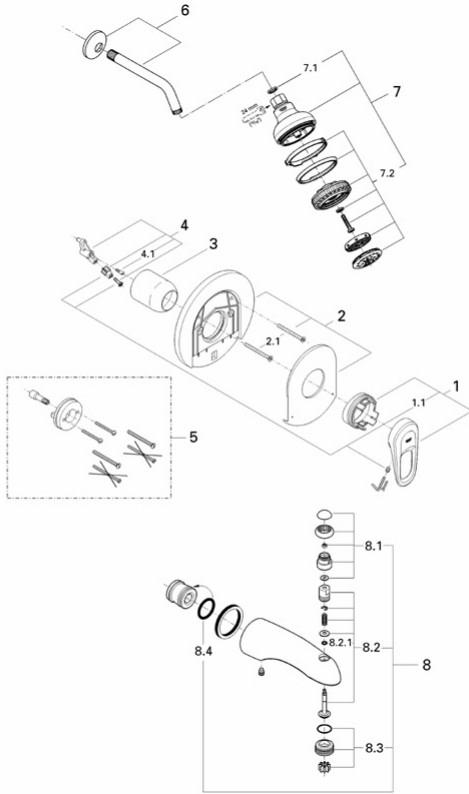

## Shower/Tub Combination Trim

### Exploded View

### Parts Breakdown

| Pos. No. | Spare part Description     | Product No. | Pos. |
|----------|----------------------------|-------------|------|
|          | <b>35232 / 35233</b>       |             |      |
| 1        | Lever set                  | 46091       | 1    |
| 1.1      | Rings                      | 46416       | 1    |
| 2        | Escutcheon                 | 46098       | 1    |
| 2.1      | Screw (pair)               | 46288       | 1    |
| 3        | Cap                        | 46117       | 1    |
| 4        | Lever adapter              | 46265       | 1    |
| 4.1      | Screw                      | 02653       | 1    |
| 6        | Shower arm                 | 27412       | 1    |
| 7        | Shower head                | 28272       | 1    |
| 7.1      | Filter screen              | 07002       | 1    |
| 7.2      | Shower rose kit            | 45667       | 1    |
| 8        | Diverter tub spout         | 13628       | 1    |
| 8.1      | Diverter knob              | 45816       | 1    |
| 8.2      | Diverter                   | 45166       | 1    |
| 8.2.1    | O-ring                     | 01283       | 1    |
| 8.3      | Flow regulator             | 45817       | 1    |
| 8.4      | O-ring                     | 01210       | 1    |
|          |                            |             |      |
|          |                            |             |      |
|          | <b>Special accessories</b> |             |      |
| 5        | 1" Extension               | 47344       | 1    |