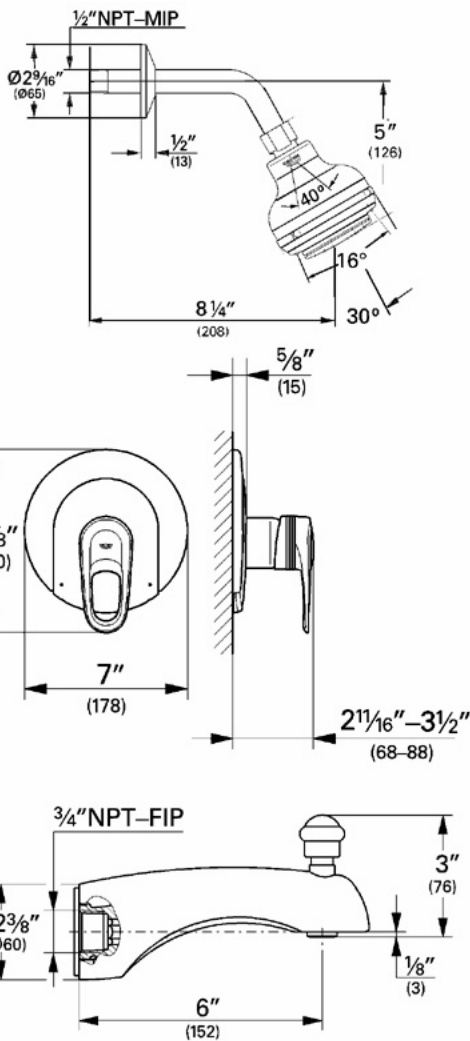

Europius II 35 233
Shower combination trim

Description

-DISCONTINUED-

Single loop handle
 Relaxa Plus Champagne shower head (28 272)
 Brass arm (27 412)
 For use with Grohsafe pressure balance
 rough-in valves

Flow Rate

N/A

Code Compliance

- * ASME/ANSI A112.18.1M
- * ADA Compliant

Finish Options

35 233 000 Chrome