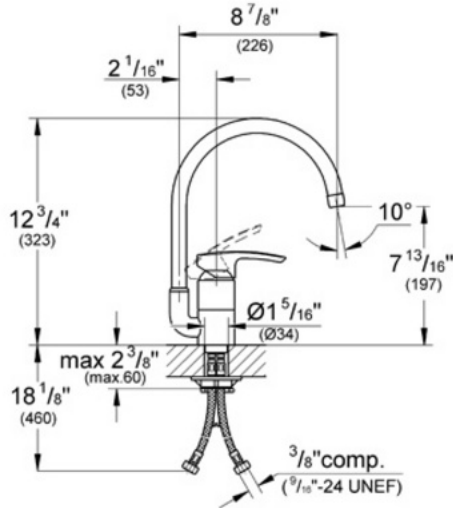

Eurostyle 33 986

Kitchen/bar centerset

Description

33986 001 replaces 33986 000
 Lever handle
 9 7/16" spout reach
 Swivel spout
 GROHE SilkMove® ceramic cartridge
 Stainless steel braided flexible supplies
 Quick installation system

Note: Replaces Euroeco 33 877

Flow Rate

2.2 gpm at 60 psi,
 2.5 gpm at 80 psi or 9.5 lpm

Code Compliance

- * ASME/ANSI A112.18.1M
- * ANSI/NSF Standard 61
- * ADA Compliant

Finish Options

- 33 986 001 Starlight® Chrome
- 33 986 EN1 Brushed Nickel