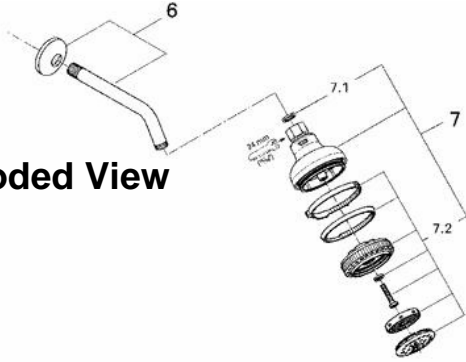

ENJOY WATER®

Eurowing 35 225 Shower/Tub Combination trim

Exploded View

Parts Breakdown

Pos. No.	Spare part Description	Product No.	Pcs.
	35224 / 35225		
1	Lever set	46273	1
1.1	Cover cap	46274	1
2	Cap	46264	1
3	Lever adapter	46265	1
3.1	Screw	02653	1
4	Escutcheon	46271	1
4.1	Screw	46272	2
6	Shower arm	27412	1
7	Shower head	28272	1
7.1	Filter screen	07002	1
7.2	Shower rose kit	45667	1
8	Tub spout	13600	1
8.1	Flange	06388	1
8.2	Diverter knob	46007	1
8.2.1	Diverter cap	03288	1
8.3	Diverter assembly	45166	1
8.3.1	Diverter spindle O-ring	01283	1
8.4	Flow regulator	45167	1
	Special accessories		
	1" Extension	47344	1