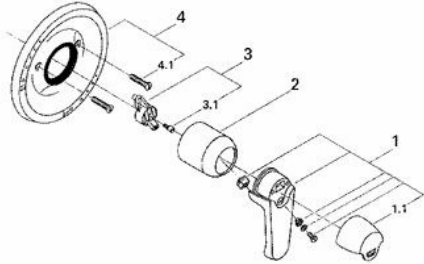

ENJOY WATER®

Eurowing 35 225 Shower/Tub Combination trim

Exploded View

Parts Breakdown

Pos. No.	Spare part Description	Product No.	Pcs.
	35224 / 35225		
1	Lever set	46273	1
1.1	Cover cap	46274	1
2	Cap	46264	1
3	Lever adapter	46265	1
3.1	Screw	02653	1
4	Escutcheon	46271	1
4.1	Screw	46272	2
6	Shower arm	27412	1
7	Shower head	28272	1
7.1	Filter screen	07002	1
7.2	Shower rose kit	45667	1
8	Tub spout	13600	1
8.1	Flange	06388	1
8.2	Diverter knob	46007	1
8.2.1	Diverter cap	03288	1
8.3	Diverter assembly	45166	1
8.3.1	Diverter spindle O-ring	01283	1
8.4	Flow regulator	45167	1
	Special accessories		
	1" Extension	47344	1