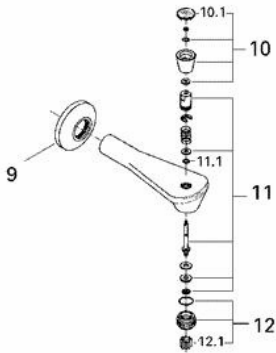

ENJOY WATER®

Eurowing 35 225 Shower/Tub Combination trim

Exploded View

Parts Breakdown

Pos. No.	Spare part Description	Product No.	Pcs.
	35224 / 35225		
1	Lever set	46273	1
1.1	Cover cap	46274	1
2	Cap	46264	1
3	Lever adapter	46265	1
3.1	Screw	02653	1
4	Escutcheon	46271	1
4.1	Screw	46272	2
6	Shower arm	27412	1
7	Shower head	28272	1
7.1	Filter screen	07002	1
7.2	Shower rose kit	45667	1
8	Tub spout	13600	1
8.1	Flange	06388	1
8.2	Diverter knob	46007	1
8.2.1	Diverter cap	03288	1
8.3	Diverter assembly	45166	1
8.3.1	Diverter spindle O-ring	01283	1
8.4	Flow regulator	45167	1
	Special accessories		
	1" Extension	47344	1