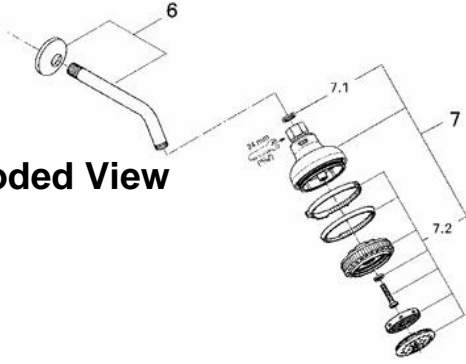

ENJOY WATER®

Eurowing 35 224 Shower Combination trim

Exploded View

Parts Breakdown

Pos. No.	Spare part Description	Product No.	Pcs.
	35224 / 35225		
1	Lever set	46273	1
1.1	Cover cap	46274	1
2	Cap	46264	1
3	Lever adapter	46265	1
3.1	Screw	02653	1
4	Escutcheon	46271	1
4.1	Screw	46272	2
6	Shower arm	27412	1
7	Shower head	28272	1
7.1	Filter screen	07002	1
7.2	Shower rose kit	45667	1
8	Tub spout	13600	1
8.1	Flange	06388	1
8.2	Diverter knob	46007	1
8.2.1	Diverter cap	03288	1
8.3	Diverter assembly	45166	1
8.3.1	Diverter spindle O-ring	01283	1
8.4	Flow regulator	45167	1
	Special accessories		
	1" Extension	47344	1