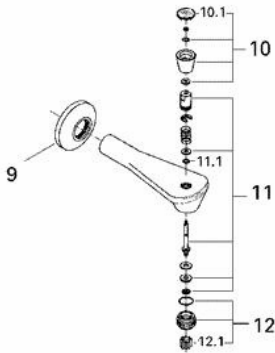

ENJOY WATER®

Eurowing 35 224 Shower Combination trim

Exploded View

Parts Breakdown

Pos. No.	Spare part Description	Product No.	Pcs.
	35224 / 35225		
1	Lever set	46273	1
1.1	Cover cap	46274	1
2	Cap	46264	1
3	Lever adapter	46265	1
3.1	Screw	02653	1
4	Escutcheon	46271	1
4.1	Screw	46272	2
6	Shower arm	27412	1
7	Shower head	28272	1
7.1	Filter screen	07002	1
7.2	Shower rose kit	45667	1
8	Tub spout	13600	1
8.1	Flange	06388	1
8.2	Diverter knob	46007	1
8.2.1	Diverter cap	03288	1
8.3	Diverter assembly	45166	1
8.3.1	Diverter spindle O-ring	01283	1
8.4	Flow regulator	45167	1
	Special accessories		
	1" Extension	47344	1