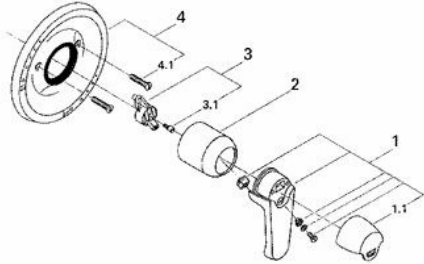

ENJOY WATER®

Eurowing 35 224 Shower Combination trim

Exploded View

Parts Breakdown

Pos. No.	Spare part Description	Product No.	Pcs.
	35224 / 35225		
1	Lever set	46273	1
1.1	Cover cap	46274	1
2	Cap	46264	1
3	Lever adapter	46265	1
3.1	Screw	02653	1
4	Escutcheon	46271	1
4.1	Screw	46272	2
6	Shower arm	27412	1
7	Shower head	28272	1
7.1	Filter screen	07002	1
7.2	Shower rose kit	45667	1
8	Tub spout	13600	1
8.1	Flange	06388	1
8.2	Diverter knob	46007	1
8.2.1	Diverter cap	03288	1
8.3	Diverter assembly	45166	1
8.3.1	Diverter spindle O-ring	01283	1
8.4	Flow regulator	45167	1
	Special accessories		
	1" Extension	47344	1