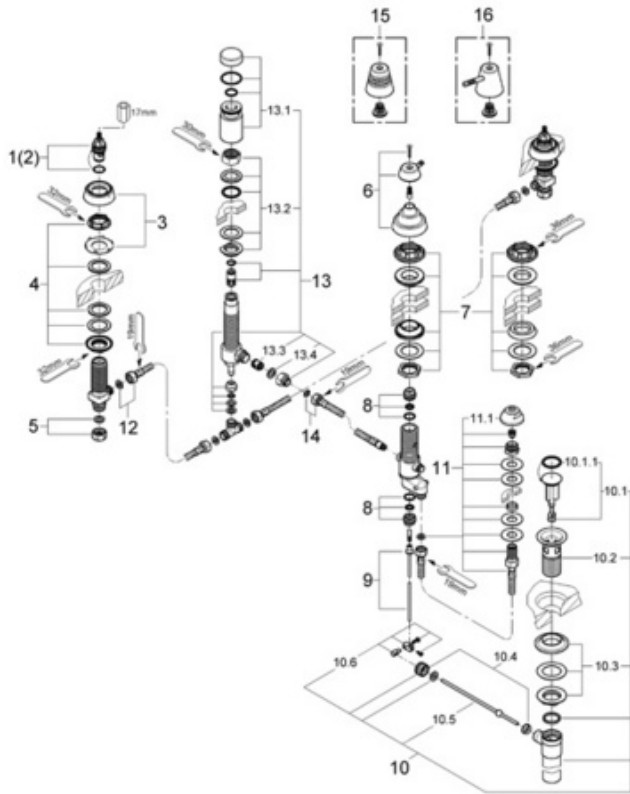

Exploded View

Parts Breakdown

Pos No.	Spare Part Description	Product No.	Pcs.
21 082			
1	Ceramic cartridge	45 882	1
2	90 degree cartridge	45 883	1
3	Valve escutcheon	45 015	1
4	Classic wideset mounting set	45 025	1
5	1/2" coupling nut	12 902	1
6	Diverter handle	45 092	1
7	Diverter mounting kit	45 026	1
8	Connection nipple	45 027	1
9	Lift rod	06 085	1
10	Pop-up drain	28 957	1
10.1	Stopper	45 324	1
10.1.1	Stopper o-ring	01 147	1
10.2	Flange	01 153	1
10.3	Shank nut & bushing	45 266	1
10.4	Nut & bushings	45 265	1
10.5	Ball rod	45 264	1
10.6	Toggle lever	45 485	1
11	Vertical spray	24 210	1
11.1	Spray face plate	02 664	1
12	Connection hose	45 856	1
13	Vacuum breaker complete	45 852	1
13.1	Cover & tube for vacuum breaker	45 853	1
13.2	Vacuum mounting kit	45 855	1
13.3	Check valve	08 565	1
13.4	Fiber washer for relexa hose	01 389	1
14	Diverter connection hose	28 935	1
Special Accessories			
15	Cone handles	21 085	2
16	Lever handles	21 084	2