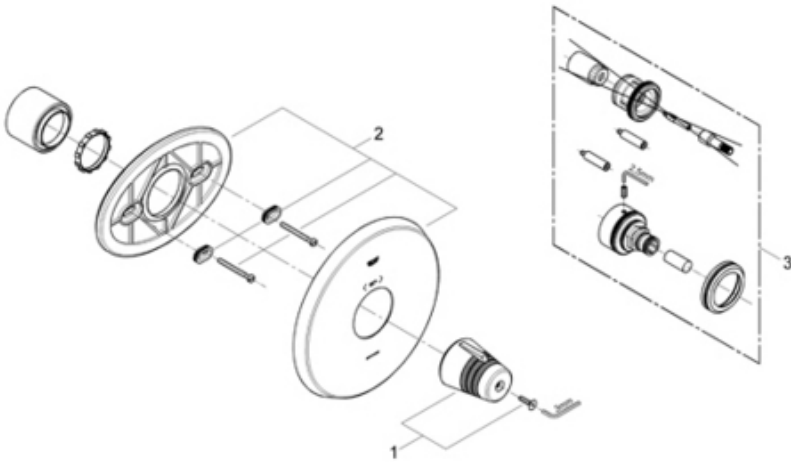

Exploded View

Parts Breakdown

Pos No.	Spare Part Description	Product No.	Pcs.
	19 215		
1	Thermostat handle	47 082	1
2	Escutcheon plate	47 081	1
	Special Accessories		
3	Extension kit	47 653	1